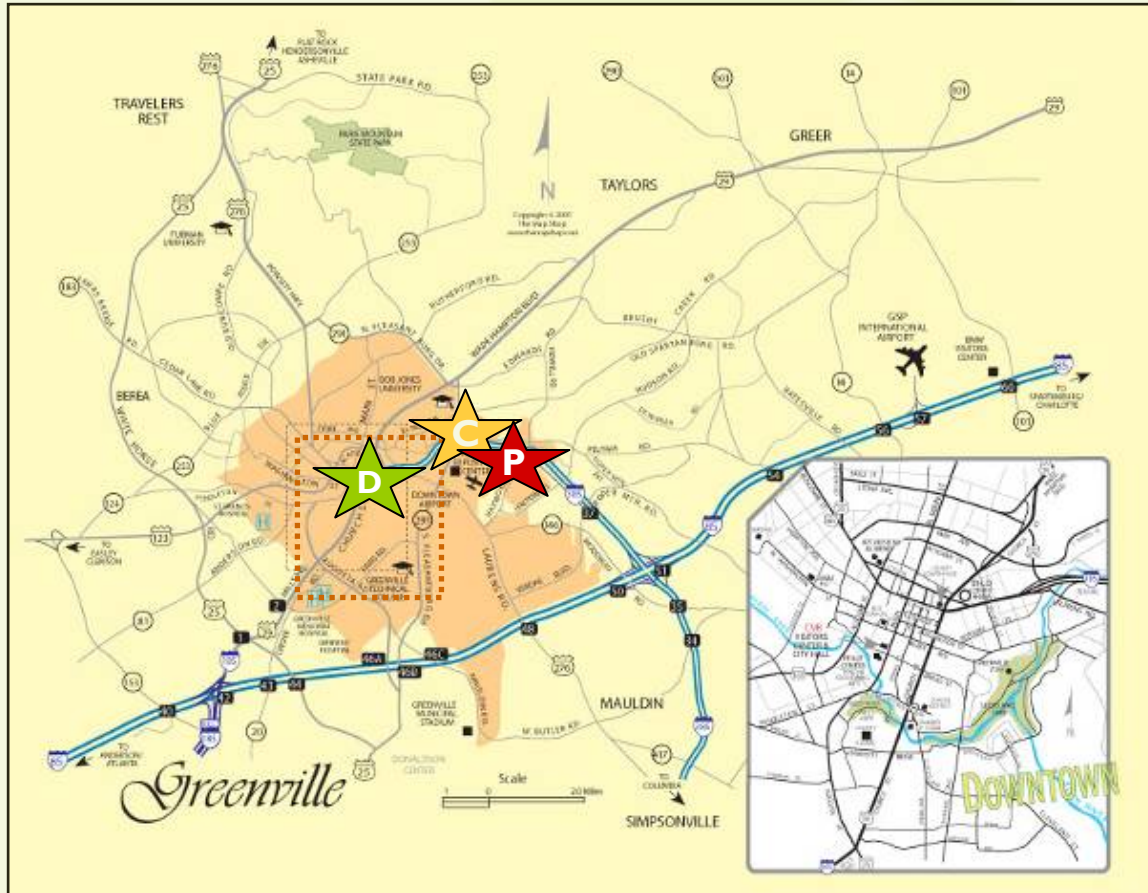

South Carolina Council of Teachers of Mathematics Fall Conference October 20-22, 2010

Carolina First Center

 One Exposition Drive
Greenville, SC 29607
Phone: 864.233.2562

Host Hotel Locations

 Pleasantburg/
Haywood Rd Area

 Downtown Area

Please see the next page to make hotel reservations!

South Carolina Council of Teachers of Mathematics

Fall Conference October 20-22, 2010

Hotel Name	Hotel Phone	2010 Flat Rate	Comp Breakfast	Comp Parking
Pleasantburg/Haywood Area				
*Hilton Greenville 45 W. Orchard Park Drive Greenville, SC 29615	864.232.4747 Click here for online Reservations	\$104	No	Yes
Hyatt Place Greenville 40 West Orchard Park Drive Greenville, SC 29615	864.232.3000 Click here for online Reservations	\$85	Yes	Yes
Sleep Inn Carolina First Center 231 North Pleasantburg Drive Greenville, SC 29607	864.240.2006 Call for Reservations	\$75	Yes	Yes
Downtown Area				
Hyatt Regency Greenville 220 North Main Street Greenville, SC 29601	864.235.1234 Click here for online Reservations	\$110	No	No