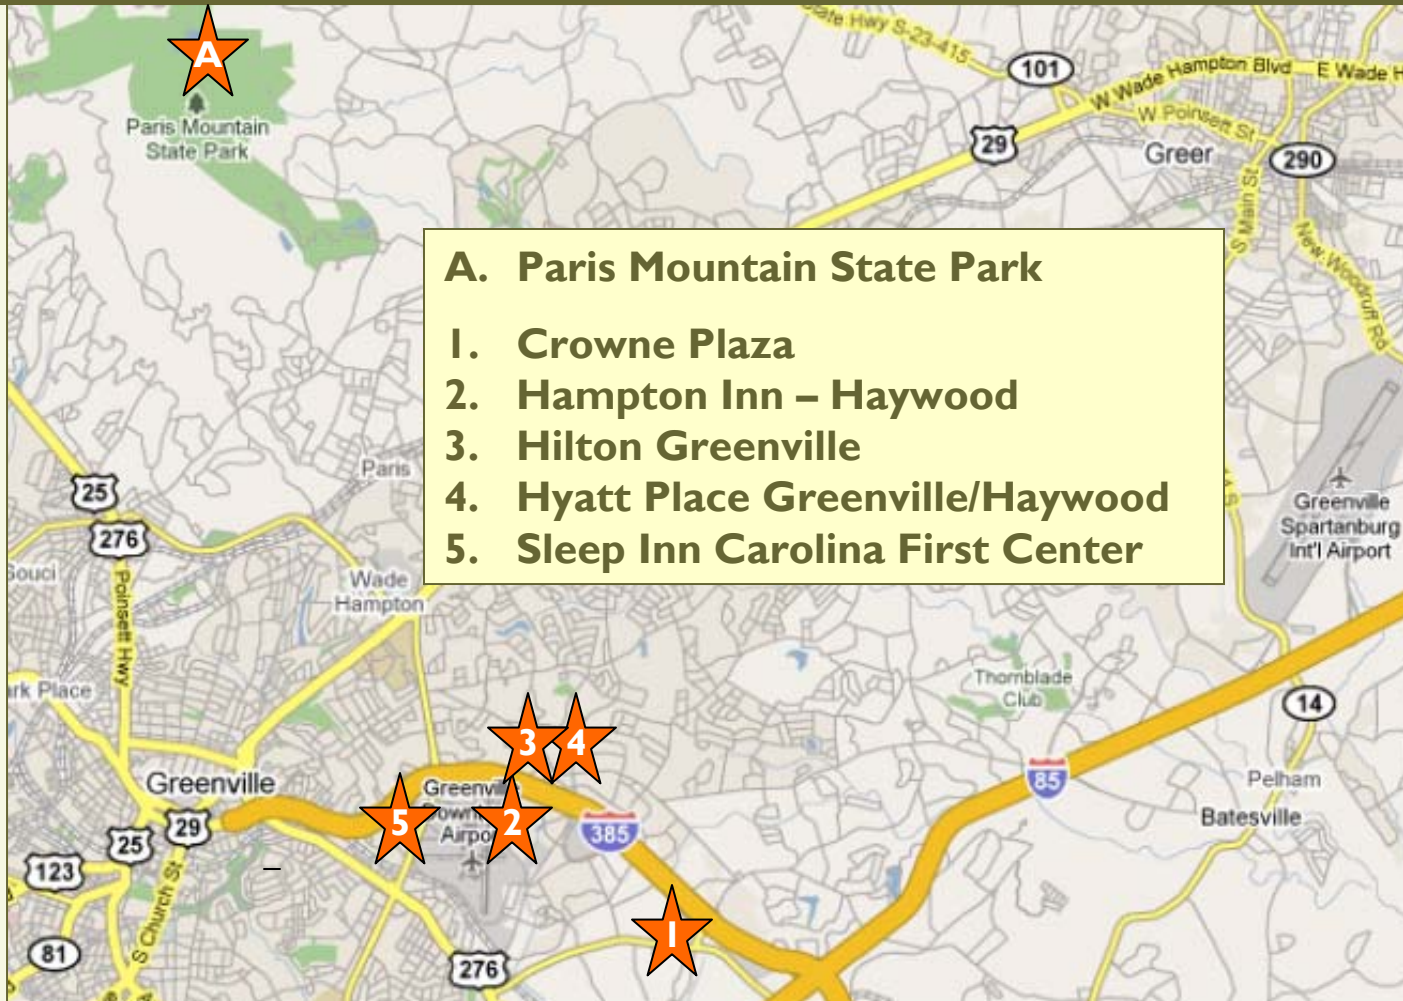

Upstate Southern Off-Road Bike Association St. Francis Sports Medicine Paris Mountain Bike Race October 16 – 18, 2009

Welcome!

Please see the next page to make hotel reservations. Participating hotels are within 8 miles of Paris Mountain State Park.

[Click here to access Paris Mountain's website and driving directions.](#)

Upstate Southern Off-Road Bike Association St. Francis Sports Medicine Paris Mountain Bike Race October 16 – 18, 2009

Hotel Name	Hotel Phone	Flat Rate	Comp Breakfast
Crowne Plaza 851 Congaree Road Greenville, SC 29603	864.297.6300 Click here for Online Reservations	\$109.00	Yes
Hampton Inn Haywood 246 Congaree Road Greenville, SC 29603	864.288.1200 Click here for Online Reservations	\$79.00	Yes
Hilton Greenville 45 W. Orchard Park Drive Greenville, SC 29603	864.232.4747 Click here for Online Reservations	\$82.00	No
Hyatt Place Greenville/Haywood 40 West Orchard Park Drive Greenville, SC 20603	864.232.3000 Click here for Online Reservations	\$79.00	Yes
Sleep Inn Carolina First Center 231 n. Pleasantburg Drive Greenville, SC 29603	864.240.2006	\$62.99	Yes